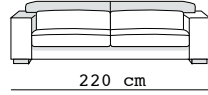

PORTOFINO

SCHEMA TECNICA

DIVANI

PORD220

LATERALI

RELAX

POUFF